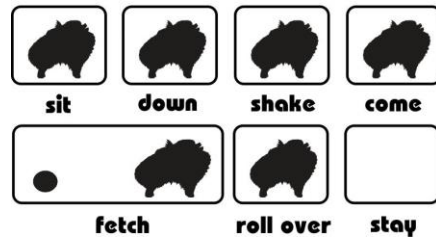

Approx. Size 8 1/2" X 6 1/2"

Pomeranian Barking Logic! #LLV0607

Got Pomeranians??? 

We DO!!! 

Lettering Left Shoulder
Approx. Size 5" X 5"

Lettering Back Left
Approx. Size 3 1/2" X 4"

Not for Hats

Got Pomeranians??? We DO!!! #LLV0609

 GENUINE 

POMERANIAN 

OWNER  LOVER

Center Front Design

Not For Hats

Approx. Size 9" X 4

Genuine Pomeranian Lover #LLV0606

**STUBBORN
POMERANIAN
tricks**

Custom Lettering Design

Not For Hats

Approx. Size 9 1/2" X 9"

Stubborn Pomeranian Tricks! #LLV0608

*The Angels Were Busy
So They Sent Me A.....*

Pomeranian 

Angels Were Busy ... Pomeranian

Custom Lettering & Rhinestone Center Front Design