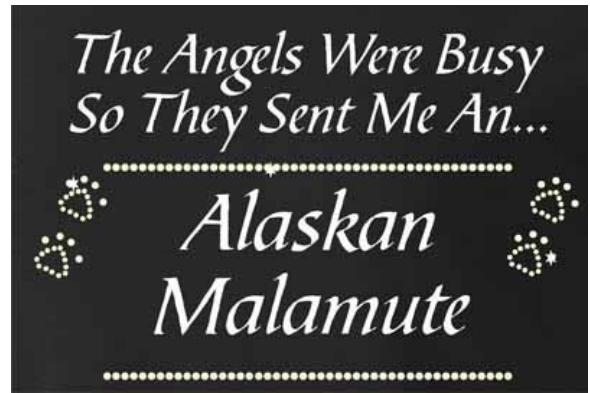

Approx. Size 5 " X 5"

Got Malamutes???

Back Left Shoulder Design

Not for Hats

Approx. Size 3 ½" X 4"

We DO!!!! #LLV0062

Center Front Design

Not for Hats

Approx. Size 9" X 6"

Angels Were Busy ... Alaskan Malamute #LLR0045