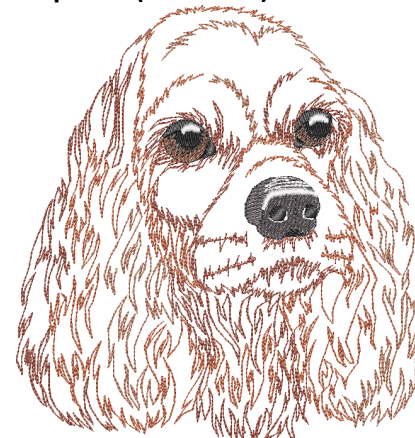

Front/Full Back Embroidery  
Not for T-Shirts & Hats  
Approx. Size 6 1/2" X 5"  
Cocker Spaniel #DG1017

# COCKER SPANIEL

Center Front/Full Back Embroidery  
Not for T-Shirts & Hats  
Approx. Size 10 1/2" X 4 1/2"  
Cocker Spaniel Lettering #LLE0590

# Cocker Spaniel

Front/Full Back Embroidery  
Not for T-Shirts & Hats  
Approx. Size 8" X 7"  
Cocker Spaniel (American) Profile #LLE0591

Front/Full Back Embroidery  
Not for T-Shirts & Hats  
Approx. Size 8" X 7"  
Cocker Spaniel #DG0863

Front/Full Back Embroidery  
Not for T-Shirts & Hats  
Approx. Size 5" X 5 1/2"  
Cocker Spaniel #DG0528