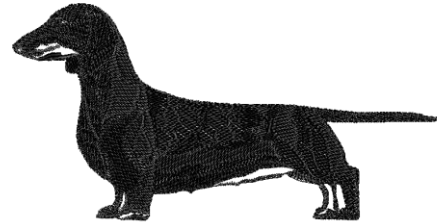

Center Front/Full Back Embroidery  
Not for T-Shirts & Hats  
Approx. Size 6 ¼" X 5"

Dachshund Smooth Hair Lettering #DG0864

Center Front/Full Back Embroidery  
Not for T-Shirts & Hats  
Approx. Size 10 ½" X 2½"

Dachshund Rough Hair Lettering #LLE0650

*Dachshund*

Front/Full Back Embroidery  
Not for T-Shirts & Hats  
Approx. Size 8" X 4 1/2"

Dachshund Rough Silhouette Profile #LLE0652

*Dachshund*

Center Front/Full Back Embroidery  
Not for T-Shirts & Hats  
Approx. Size 7" X 4 ½"

Dachshund Smooth Hair Lettering #DG1018

Center Front/Full Back Embroidery  
Not for T-Shirts & Hats  
Approx. Size 10 ½" X 2½"

Dachshund Smooth Hair Lettering #LLE0651

*Dachshund*

Front/Full Back Embroidery  
Not for T-Shirts & Hats  
Approx. Size 8" X 4 1/2"