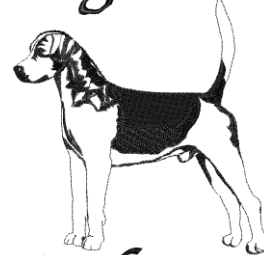

Your Text Here

Left Chest Embroidery  
Approx. Size 4" X 3 1/2"

English Foxhound Design #dgc376

ENGLISH  
FOXHOUND

Center Front/Full Back Embroidery

Not for T-Shirts & Hats

Approx. Size 10 1/2" X 4 1/2"

English Foxhound Lettering #LLE0710

English

Foxhound

Center Front/Full Back Embroidery

Not for T-Shirts & Hats

Approx. Size 8 X 7"

English Foxhound Silhouette Profile #LLE0711

English Fox Hound  
Custom Lettering & Rhinestone Designs

Got English  
Fox Hounds???

Got English Fox Hounds???

Left Shoulder Design

Approx. Size 5" X 5"

Got English Fox Hounds???

Not for Hats

#LLV0345

We DO!!!

We DO!!!!