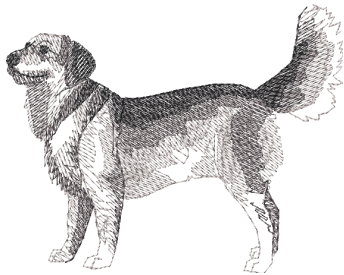

Left Chest or Hat Embroidery
Approx. Size 4 1/2" X 3 1/2"
Golden Ret Sketch Standing
#LLE0852