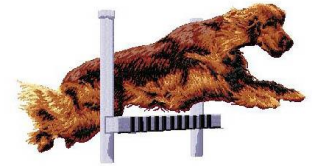

[Garment Choices](#)

Left Chest Embroidery
Approx. Size 4" X 3 1/2"
Irish Setter Design #BT2644

Irish Setter
Embroidery Designs

Center Front Embroidery
Not for Hats
Approx. Size 6 3/4" X 4 1/2"
Irish Setter Graceful # F4713

[Request Info](#)

Left Chest Embroidery
Approx. Size 4" X 2 1/4"
Irish Setter Agility #

Center Front/Full Back Embroidery
Not for T-Shirts & Hats
Approx. Size 10 1/2" X 4 1/2"
Irish Setter Lettering #LLE0970