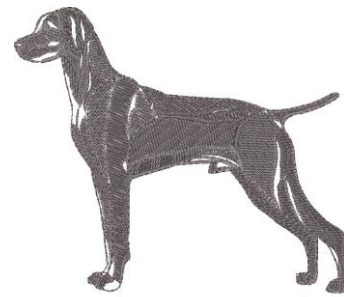

[Garment Choices](#)

Vizsla

Embroidery Designs

[Request Info](#)

Left Chest Embroidery
Approx. Size 4" X 3 1/2"
Vizsla Design #BT3596

Left Chest Embroidery
Approx. Size 4" X 3 1/2"
Vizsla Design #dgc879

Center Front Embroidery Design
Not for Hats
Approx. Size 6 1/2" X 4 3/4"
Vizsla Graceful # G5192

Left Chest Embroidery
Approx. Size 4" X 3 1/2"
Vizsla Design #DG0831

Center Front/Full Back Embroidery
Not for T-Shirts & Hats
Approx. Size 10 1/2" X 4 1/2"
Vizsla Lettering #LLE1590

Center Front/Full Back Embroidery
Not for T-Shirts & Hats
Approx. Size 8" X 7"
Vizsla Silhouette Profile #LLE1591

Center Front / Full Back
 Not for Hats
 Approx. Size 7 ¼" X 7 ¾"
 Vizsla Sketch # H6701

Center Front / Full Back
 Not for Hats
 Approx. Size 6 ½" X 4 ¾"
 Vizsla Graceful # G5192

Vizsla Dog
 Custom Lettering Rhinestone Designs

Left Shoulder Design
 Approx. Size 5" X 5"
 Got Vizslas???

Back Left Shoulder Design
 Not for Hats
 Approx. Size 3 ½" X 4"
 We DO!!! #LLV0745

Center Front Design
 Not for Hats
 Approx. Size 9" X 6"
 Angels Were Busy ... Vizsla #LLR0685